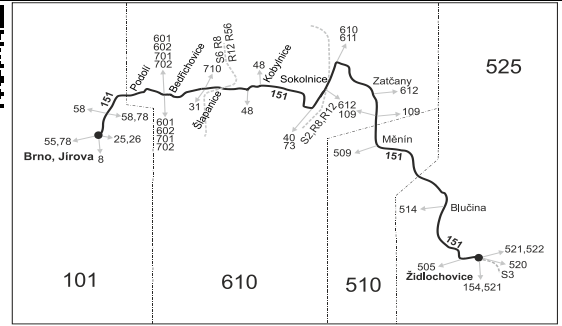

SOBOTA + NEDĚLE

Table with columns for line number, zone, stop, and departure times for Saturday and Sunday. Rows list stops like Brno, Jirova, Podolí, Šlapanice, Kobylnice, Sokolnice, Měnin, Židlochovice.

Vysvětlivky:

- ⇒ spoje navazující na linku 151
  (x) zastávka v prac.dnech od 19 do 6 hodin, v sobotu a neděli celodenně na znamení
  (z) zastávka celodenně na znamení
  / spoj jede po jiné trase
  Δ spoj s bezbariérové přístupným vozidlem
  * jede v pracovních dnech
  ② jede v úterý
  ④ jede ve čtvrtek
  ⑥ jede v sobotu
  + jede v neděli a ve státem uznávané svátky
  nejede 24.12. a 31.12.
  10 nejede 24.12.
  15 nejede 27.12., 29.12., 14.3., 16.3., 6.4., od 4.7. do 31.8., 28.9. a 26.10.
  50 nejede od 23.12. do 2.1., 3.2., od 13.3. do 17.3., 6.4., od 3.7. do 1.9., 26.10. a 27.10.
  91 jede od 23.12. do 2.1., 3.2., od 13.3. do 17.3., 6.4., od 3.7. do 1.9., 26.10. a 27.10.
  95 nejede od 23.12. do 2.1. a od 3.7. do 1.9.
  97 jede od 23.12. do 2.1. a od 3.7. do 1.9.
  98 nejede od 22.12. do 2.1., 3.2., od 13.3. do 17.3., 6.4., od 3.7. do 1.9., 29.9., 26.10. a 27.10.
  99 nejede 24.12., 7.4., 1.5., 8.5., 6.7., 28.10. a 17.11.
  Vzhledem ke stavebnímu stavu zastávek netze garantovat bezbariérový nástup do a výstup z vozidla na všech zastávkách.
  P Spoj pokračuje ze zastávky Kobylnice, ObÚ jako linka 48 do Prace
  § Ze zastávky Zátčany, škola pokračuje jako linka 612 do Sokolnic, žel.st. Úsekové jízdenky zakoupené v tomto spoji platí i v následujícím spoji.